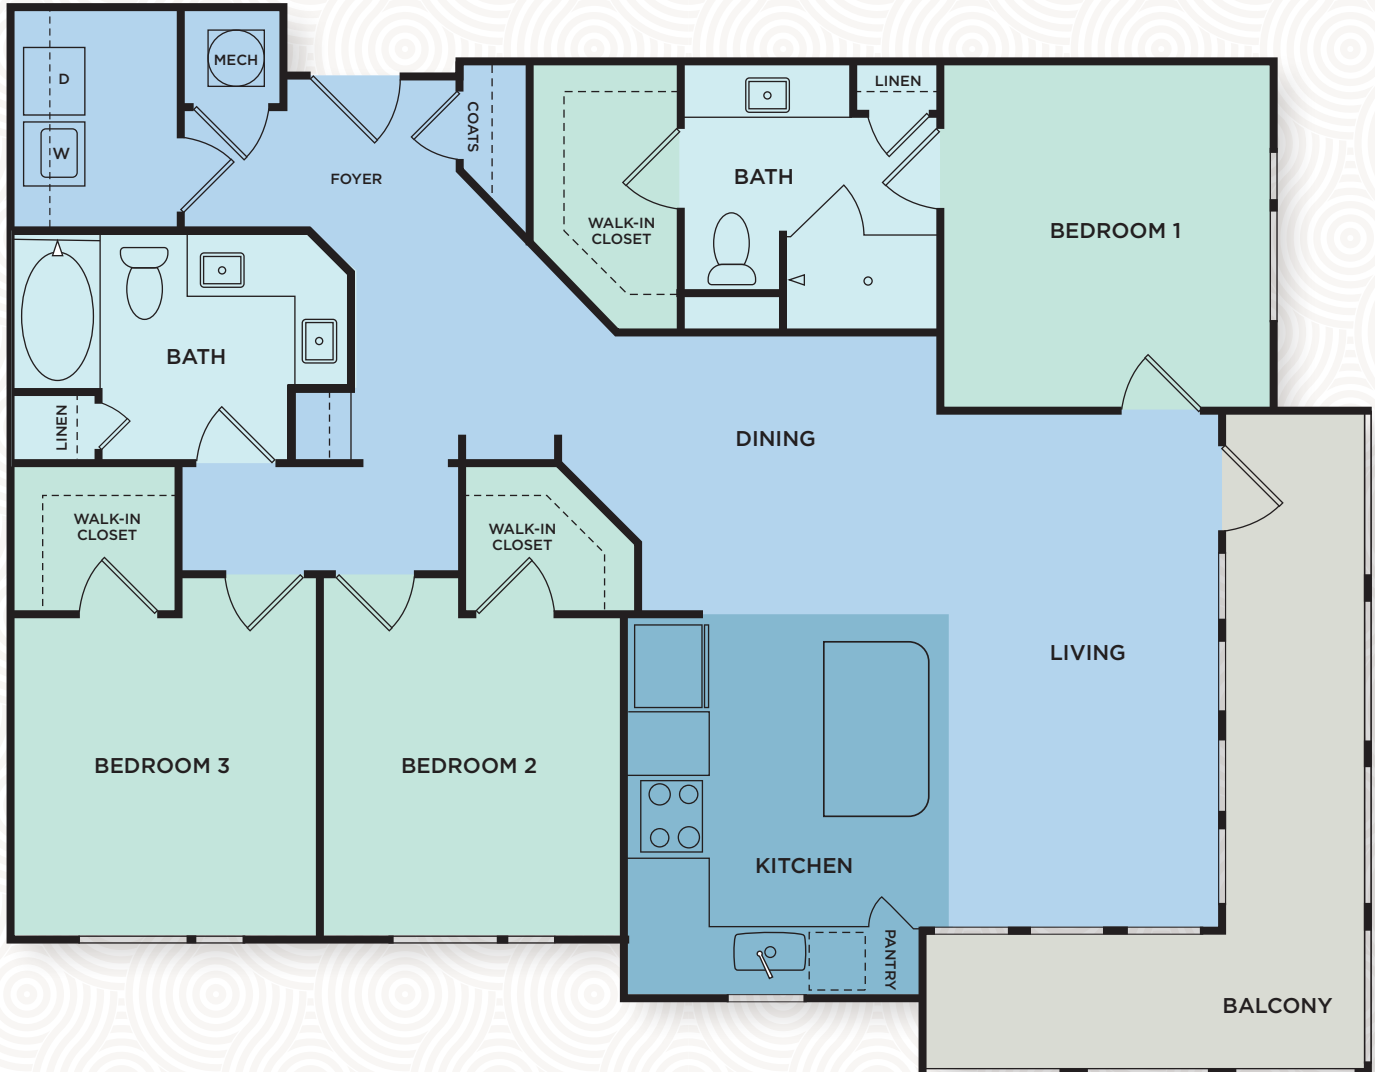

C1

THREE BEDROOM | TWO BATH | 1,371 SF

SUR
SOUTHSIDE
QUARTER

7385 PARK VILLAGE DRIVE, JACKSONVILLE, FL 32256 | 904-441-1250 | SURSOUTHSIDEQUARTER.COM

Your selected floor plan may vary from this illustration due to design configuration and architectural styling. Not all features are available in every apartment. All square footages are approximate.